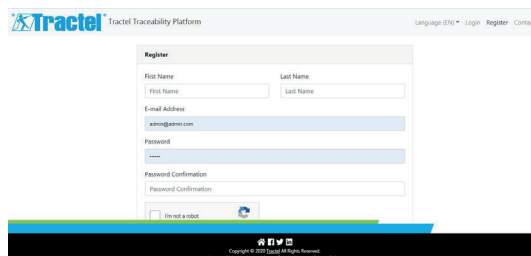

- Details to create an account:
  - Name
  - E-mail address
- Create a password to secure your account.

1. 5 Enter and track the key life information of your product.