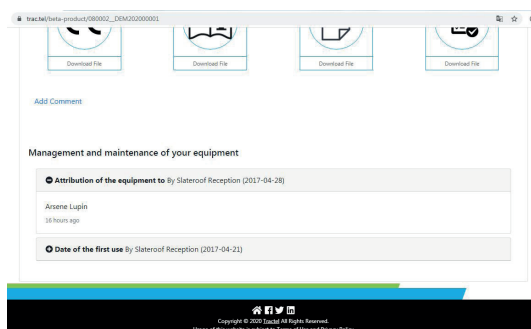

- Date of first use
- Attribution of the equipment to a user
- Periodic inspection
- Maintenance Operation
- Disposal